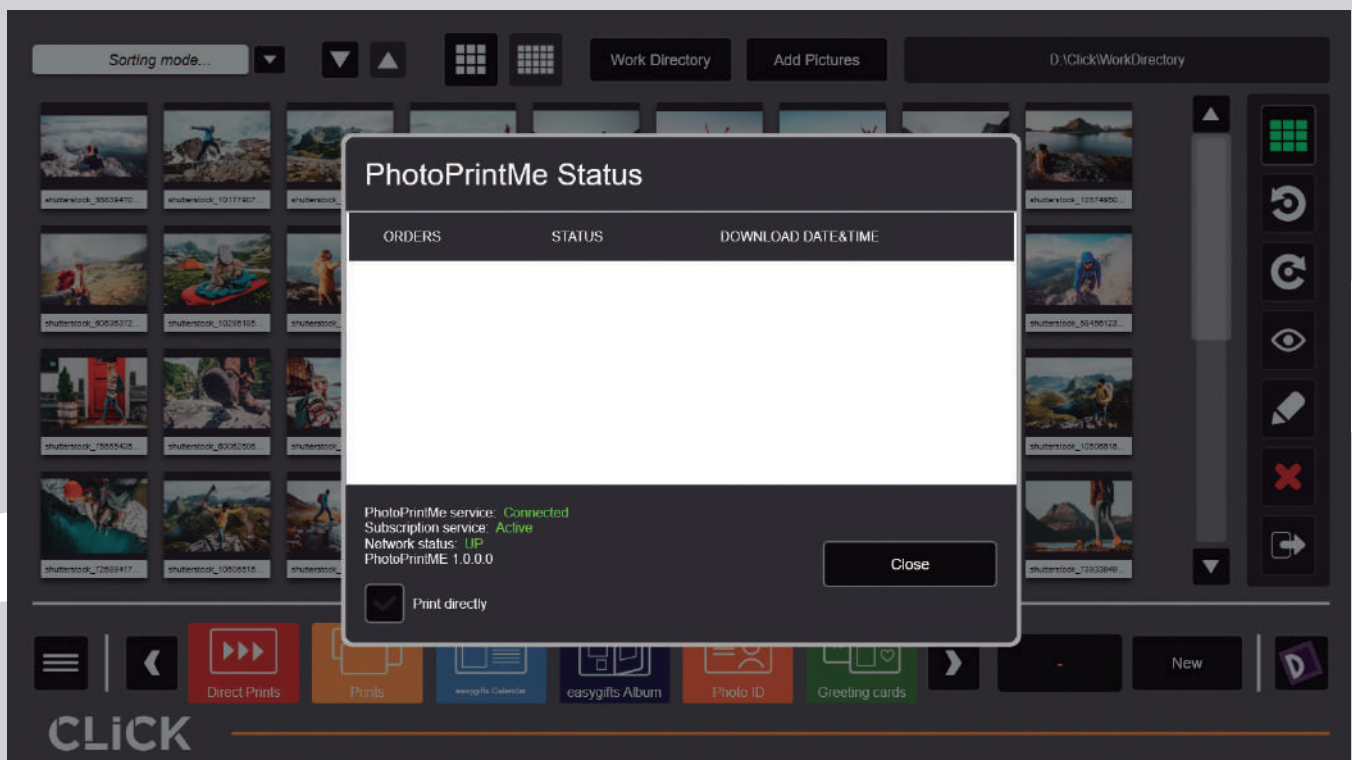

*Specific QR to receive online orders directly to your CLICK equipment.