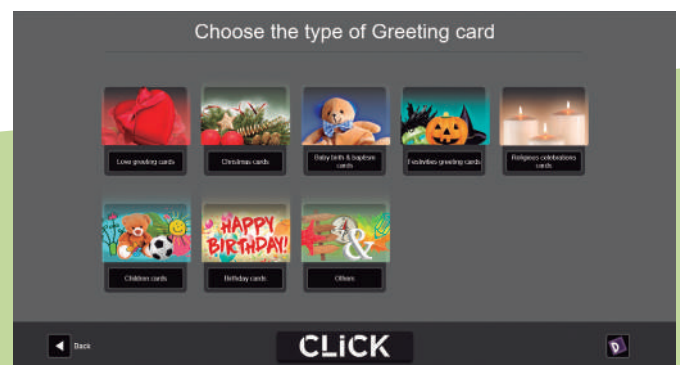

And our entire selection of double-sided albums: 10x15cm, 15x15cm, 15x20cm, 20x20cm, 20x30cm.

PHOTO ID

- Streamlined, complete and intuitive Passport Photo service.
- Multiple templates to choose from.
- Quick to use, with easy settings.
- All the information on a single screen. Large buttons, easy editing.
- Automatic face detection (alignment).

GREETING CARDS

- Select your favourite style and design.
- Wide range of thematic sections.
- All kinds of greeting cards: Christmas, love, births, parties, for kids, birthdays... and much more.

CLICK

CLICK | Services with added value