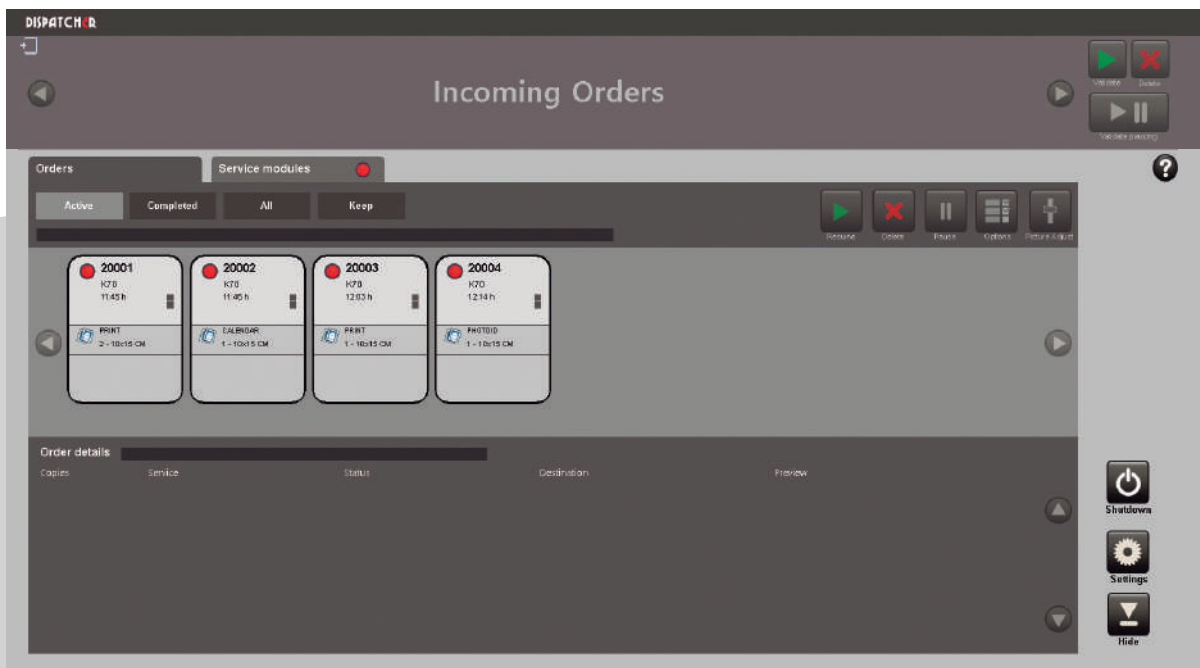

| All editing features on a single screen

- Black and White, Sepia.
- Remove Red-Eye.
- Brightness and Contrast.
- Auto Adjust.
- Rotation.

In addition, it shows the original photo and the different versions that have been generated.

Management module for print orders

- Powerful order manager. Easy and intuitive, everything in view.
- Accessible at any time from multiple workflow points.
Locate the shortcut on the screens.
- Displays the status of the printers.
Prioritise, pause and stop queued orders.
As well as orders from PhotoPrintMe.
Manage printers, level of consumables.