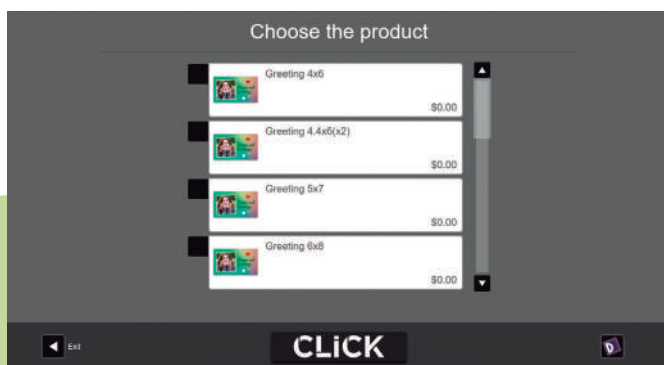

And our entire selection of double-sided albums: 10x15cm, 15x15cm, 15x20cm, 20x20cm, 20x30cm.

PHOTO ID

- Streamlined, complete and intuitive Passport Photo service.
- Multiple templates to choose from.
- Quick to use, with easy settings.
- All the information on a single screen. Large buttons, easy editing.
- Automatic face detection (alignment).

GREETING CARDS

- Select your favourite style and design.
- Wide range of thematic sections.
- All kinds of greeting cards: Christmas, love, births, parties, for kids, birthdays... and much more.

CLICK

CLICK | Services with added value