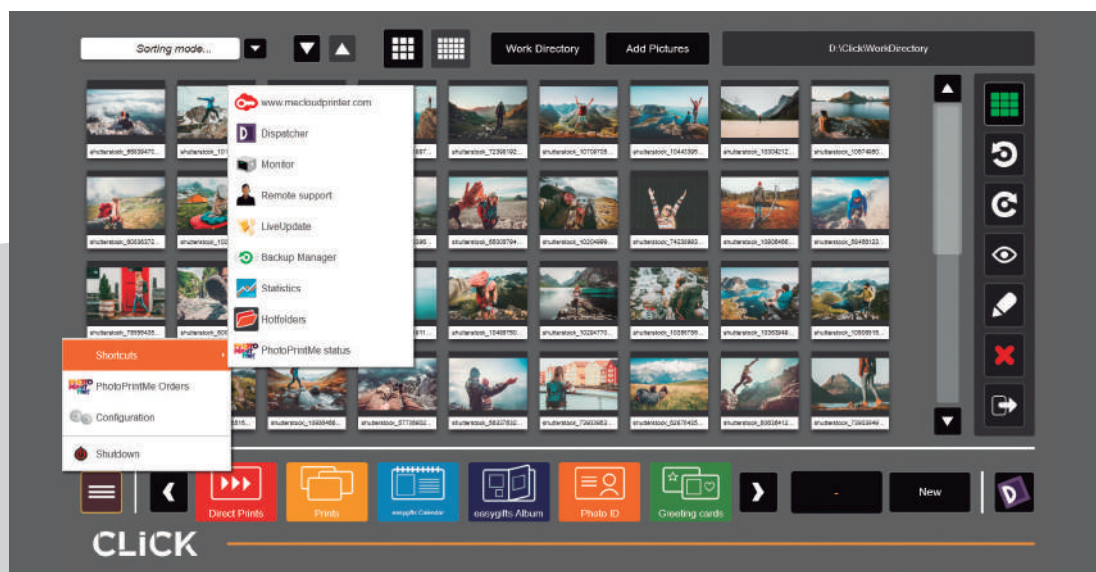

CLiCK is the "all-in-one" solution that will fast forward your business directly into the future... In just one click! 

A whole world
of features on a
single screen

CLiCK

CLICK | Maximum connectivity

| Get photos from a wide variety of sources

| All editing features on a single screen

- Black and White, Sepia.
- Remove Red-Eye.
- Brightness and Contrast.
- Auto Adjust.
- Rotation.

In addition, it shows the original photo and the different versions that have been generated.

Some examples of its applications:

- It acts as a network folder to print locally: connect your external MAC or PC so that your jobs print directly.
- It allows you to easily manage events.
- Each folder is configured for a single format and specific attributes.
- Up to 16 shared network folders.
- Allows you to print the images you receive by automatically adding text or masks.

- Intuitive, streamlined and dynamic copy management system.
- Allows you to mix formats in the same order.
- S.E.M. (Sequential Edit Module).

Allows you to edit all the photos from the same job sequentially, in addition to applying editing parameters to groups of photos.