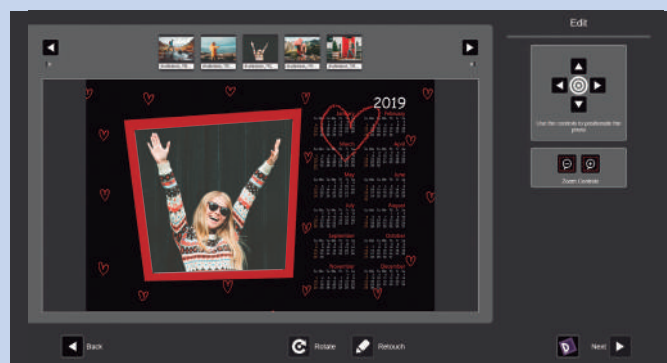

- Intuitive, streamlined and dynamic copy management system.
- Allows you to mix formats in the same order.
- S.E.M. (Sequential Edit Module).

Allows you to edit all the photos from the same job sequentially, in addition to applying editing parameters to groups of photos.

S.E.M.

EASYGIFTS CALENDAR

- Choose from a select variety of sizes and calendar settings and a complete list of styles.
- Calendars printed single or double-sided.

Available sizes and formats*

10x15cm	11.5x15cm	13x18cm
15x20cm	15x23cm	20x25cm
20x30cm		