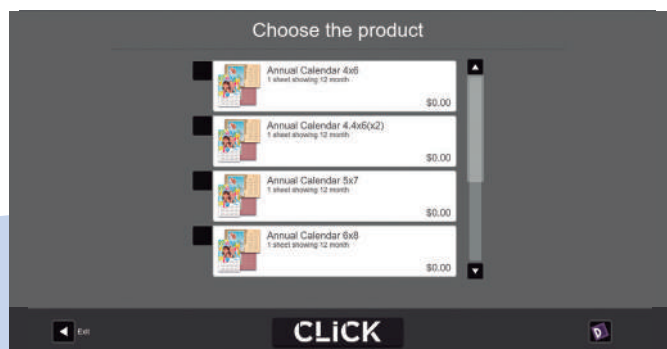

No

Single-sided / Double-sided

Single-sided

Double-sided

Double-sided options

Flip on short edge

Flip on long edge

COPIES

- Intuitive, streamlined and dynamic copy management system.
- Allows you to mix formats in the same order.
- S.E.M. (Sequential Edit Module).

Allows you to edit all the photos from the same job sequentially, in addition to applying editing parameters to groups of photos.

S.E.M.

EASYGIFTS CALENDAR

- Choose from a select variety of sizes and calendar settings and a complete list of styles.
- Calendars printed single or double-sided.

Available sizes and formats*

10x15cm	11.5x15cm	13x18cm
15x20cm	15x23cm	20x25cm
20x30cm		