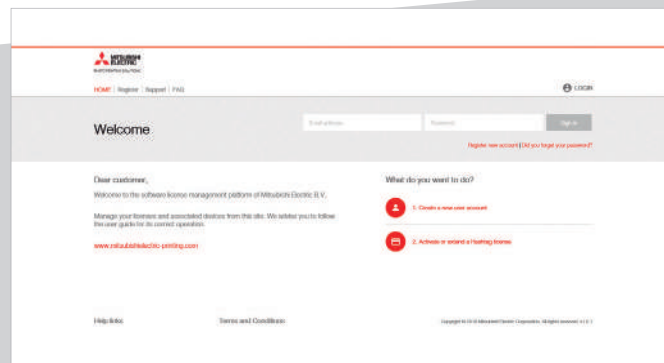

*Remember to sign up to enjoy a 1 year free subscription to PhotoPrintMe.

COMPATIBILITY:

Remember that **CLICK** is compatible with the following Mitsubishi Electric printers: (*) CP-D90DW and CP90DW-P, CP-D80DW, CP-D70DW, CP-D707DW, CP-K60DW, W5000DW, CP3800. Including printers from the 9000 red (-S) series.

(*) DW, DW-P, DW-S.