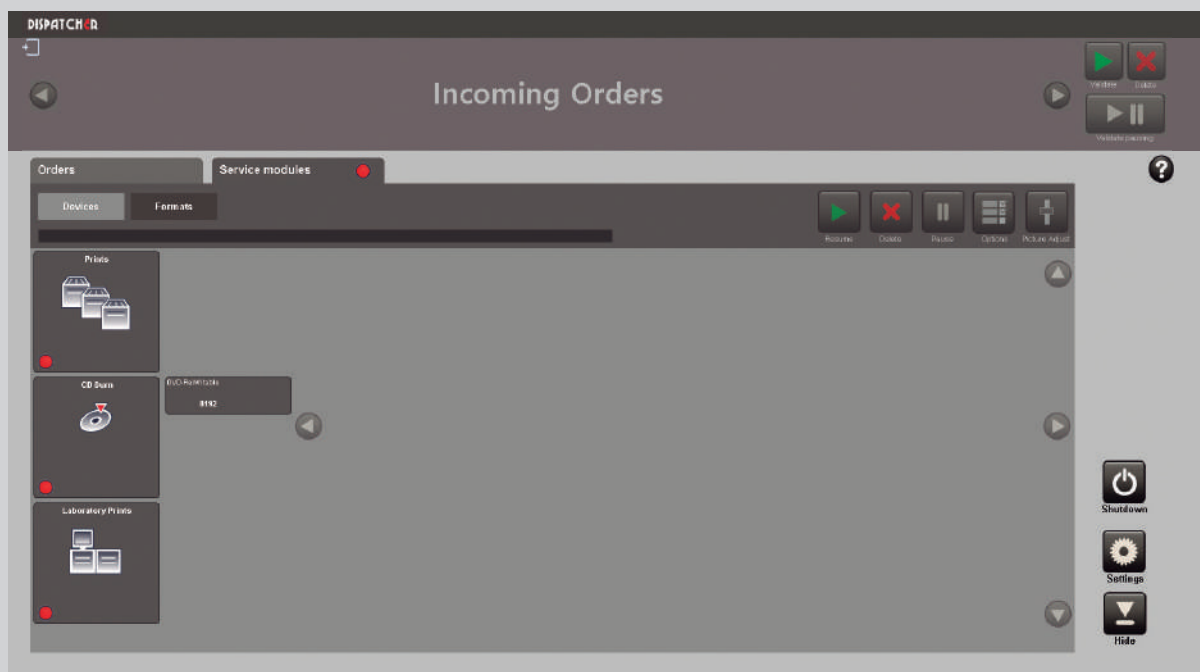

| All editing features on a single screen

- Black and White, Sepia.
- Remove Red-Eye.
- Brightness and Contrast.
- Auto Adjust.
- Rotation.

In addition, it shows the original photo and the different versions that have been generated.

Management module for print orders

- Powerful order manager. Easy and intuitive, everything in view.
- Accessible at any time from multiple workflow points.
Locate the shortcut on the screens.
- Displays the status of the printers.
Prioritise, pause and stop queued orders.
As well as orders from PhotoPrintMe.
Manage printers, level of consumables.