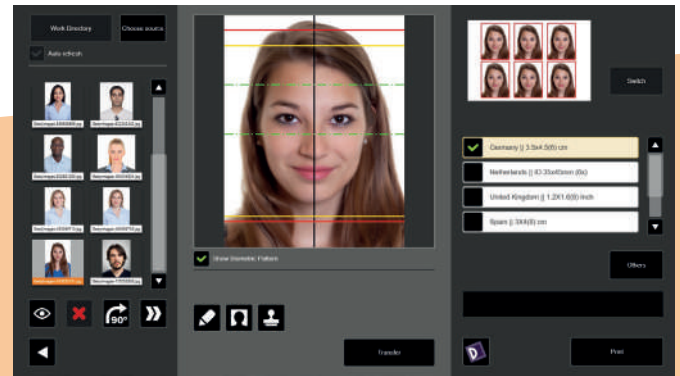

Choose the product

	easygifts Album 4x6 Enjoy your photo Album 4x6. 20 sheets (from 19 to 60 images)	\$0.00
	easygifts Minialbum 4x6 Enjoy your photo Album 4x6. 10 sheets (from 9 to 30 images)	\$0.00
	easygifts Album 6x6 SQUARE Enjoy your photo Album 6x6. Your pictures cropped to square shape / 20 sheets (from 19 to 85)	\$0.00
	easygifts Album 6x6 Enjoy your photo Album 6x6. Your pictures vertical/square/horizontal / 20 sheets (from 19 to 85)	\$0.00

CLICK

Preset sizes and formats

10x15cm	20 pages	19-60 images	15x20cm	20 pages	19-85 images
10x15cm	10 pages	9-30 images	20x25cm	10 pages	19-60 images
15x15cm	20 pages	19-85 images	10x15cm	12 pages + front cover	9-30 images
15x23cm	20 pages	19-85 images	15x20	12 pages with window	19-85 images
20x25cm	20 pages	19-85 images			

And our entire selection of double-sided albums: 10x15cm, 15x15cm, 15x20cm, 20x20cm, 20x30cm.

PHOTO ID

- Streamlined, complete and intuitive Passport Photo service.
- Multiple templates to choose from.
- Quick to use, with easy settings.
- All the information on a single screen. Large buttons, easy editing.
- Automatic face detection (alignment).