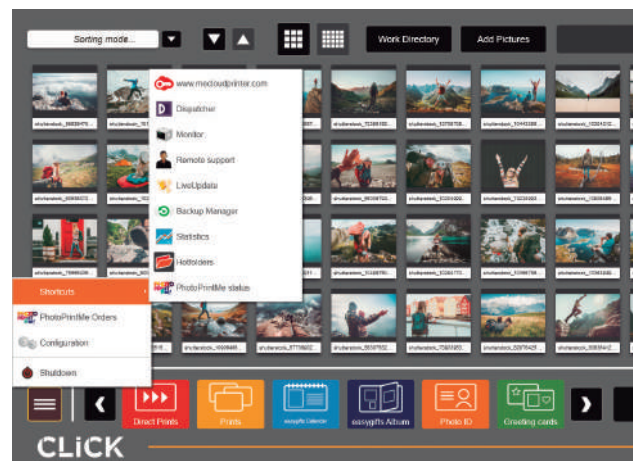

GREETING CARDS

- Select your favourite style and design.
- Wide range of thematic sections.
- All kinds of greeting cards: Christmas, love, births, parties, for kids, birthdays... and much more.

CLICK

CLICK | Services with added value

While your system is working, you can simultaneously access the following services

-  ■ MECLOUDPRINTER.COM
-  ■ Dispatcher.
-  ■ Monitor Status.
-  ■ Remote support.
-  ■ Live Update.
-  ■ Back Up.
-  ■ Statistics (Summary of use: services, printing, products...)
-  ■ Shared folder (Hotfolder).
-  ■ PhotoPrintMe, online product catalogue for in-store printing.