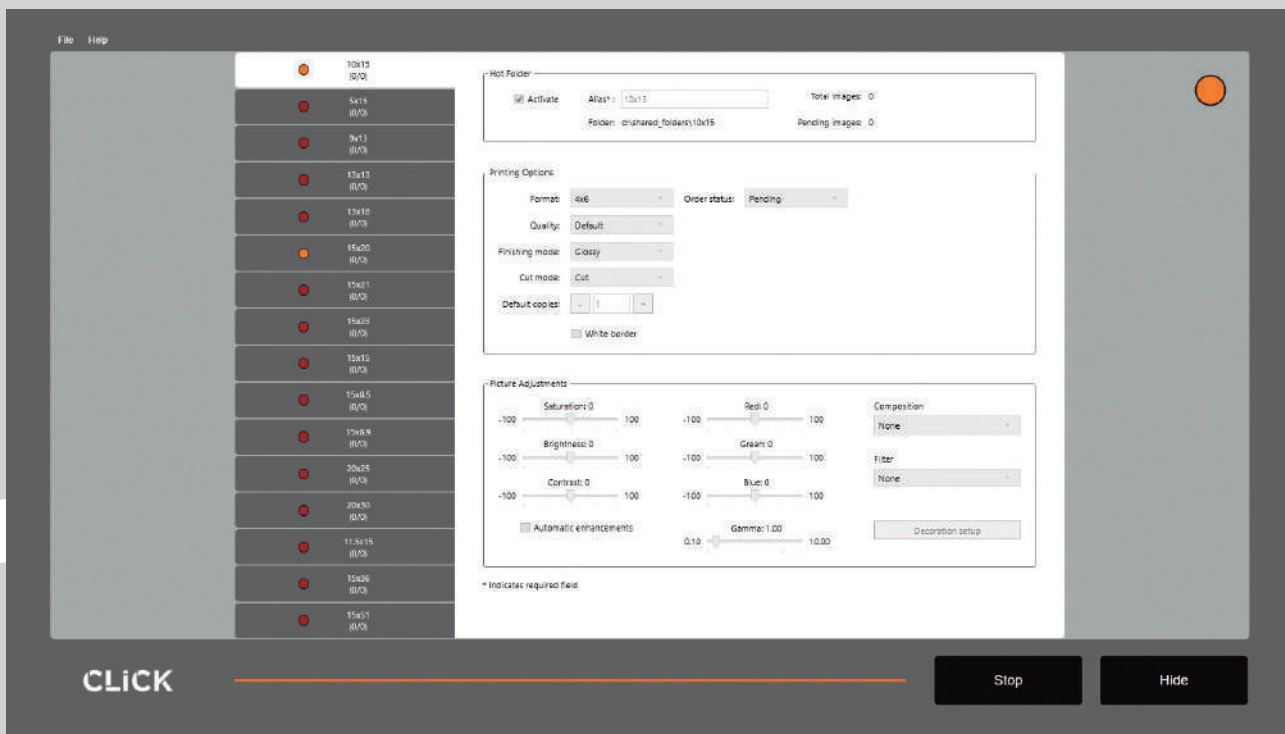

CLiCK | Hotfolder

Hotfolder or shared folder is a powerful tool that provides multiple features

Some examples of its applications:

- It acts as a network folder to print locally: connect your external MAC or PC so that your jobs print directly.
- It allows you to easily manage events.
- Each folder is configured for a single format and specific attributes.
- Up to 16 shared network folders.
- Allows you to print the images you receive by automatically adding text or masks.

Preset sizes for Hotfolder*

5x15cm	9x13cm	10x15cm	11.5x15cm
13x13cm	13x18cm	15x8.5cm	15x8.9cm
15x15cm	15x20cm	15x21cm	15x23cm
15x36cm	15x51cm	20x25cm	20x30cm

*Check the compatibility of your printer(s) with these sizes.
Function not available for double-sided printing.