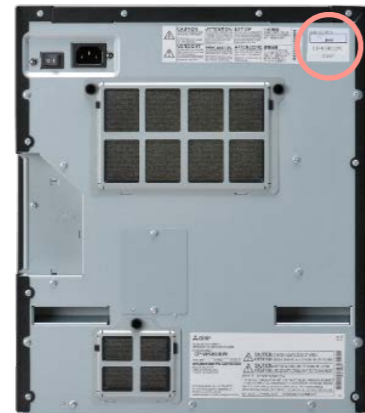

[Photo Printers Media](#) [Industrial Printers Media](#) [Technical Support](#) [Contact us](#) [News](#)

For submissions outside Europe, CIS, Middle East & Africa, please visit [Photo printers Global website](#) or [Industrial printers Global website](#)

[Find Model and Serial Number](#)

Please fill in the form below with your details and click the submit button, to send an enquiry to our Mitsubishi Team

Contact Name	Company Name
Email Address	Telephone Number
Country	Region
Postal Code	Technical Enquiries
Model CP-D70DW	Serial Number 661072M
Enquiry